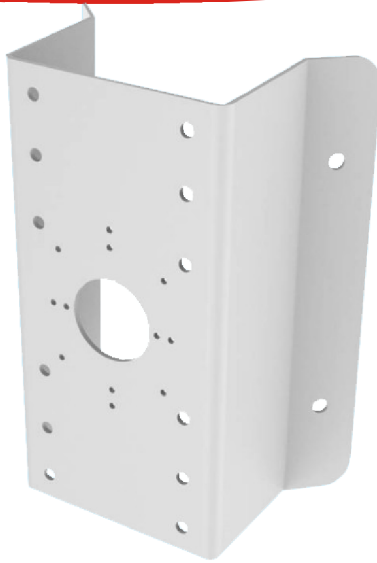

DS-1276ZJ

unit: mm

DS-1276ZJ

SPEC	
Parameters	Corner mount
Colour	Hik White
Feature	Match with wall mounts
Material	Aluminum Alloy
Dimensions	126 x 105 x 250mm

Installation View

1. Choose appropriate wall and install the bracket with expansion bolt

2. Affix the bracket firmly with provided expansion bolts

3. Pull cabling through and complete the bracket installation and wiring for camera mounting

The bracket can be used with some wall mounting bracket, which is as followed: