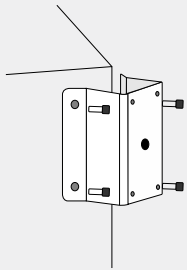

DS-1276ZJ

unit: mm

DS-1276ZJ

SPEC	
Parameters	Corner mount
Colour	Hik White
Feature	Match with wall mounts
Material	Aluminum Alloy
Dimensions	126 x 105 x 250mm

Installation View

1. Choose appropriate wall and install the bracket with expansion bolt

2. Affix the bracket firmly with provided expansion bolts

3. Pull cabling through and complete the bracket installation and wiring for camera mounting

The bracket can be used with some wall mounting bracket, which is as followed: