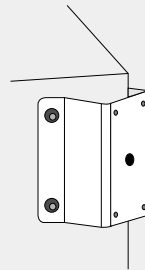

DS-1276ZJ

unit: mm

DS-1276ZJ

SPEC	
Parameters	Corner mount
Colour	Hik White
Feature	Match with wall mounts
Material	Aluminum Alloy
Dimensions	126 x 105 x 250mm

Installation View

1. Choose appropriate wall and install the bracket with expansion bolt

2. Affix the bracket firmly with provided expansion bolts

3. Pull cabling through and complete the bracket installation and wiring for camera mounting

The bracket can be used with some wall mounting bracket, which is as followed: