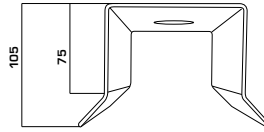

DS-1276ZJ

unit: mm

DS-1276ZJ

SPEC	
Parameters	Corner mount
Colour	Hik White
Feature	Match with wall mounts
Material	Aluminum Alloy
Dimensions	126 x 105 x 250mm

Installation View

1. Choose appropriate wall and install the bracket with expansion bolt