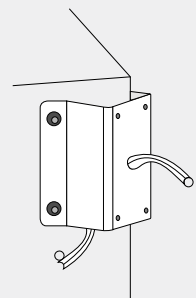

DS-1276ZJ

unit: mm

DS-1276ZJ

SPEC	
Parameters	Corner mount
Colour	Hik White
Feature	Match with wall mounts
Material	Aluminum Alloy
Dimensions	126 x 105 x 250mm

Installation View

1. Choose appropriate wall and install the bracket with expansion bolt

2. Affix the bracket firmly with provided expansion bolts

3. Pull cabling through and complete the bracket installation and wiring for camera mounting

The bracket can be used with some wall mounting bracket, which is as followed: