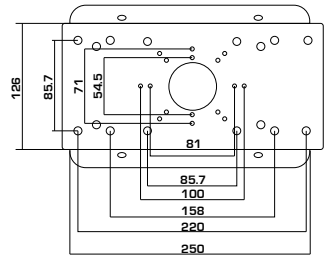

DS-1276ZJ

unit: mm

DS-1276ZJ

SPEC	
Parameters	Corner mount
Colour	Hik White
Feature	Match with wall mounts
Material	Aluminum Alloy
Dimensions	126 x 105 x 250mm

Installation View

1. Choose appropriate wall and install the bracket with expansion bolt

2. Affix the bracket firmly with provided expansion bolts

3. Pull cabling through and complete the bracket installation and wiring for camera mounting

The bracket can be used with some wall mounting bracket, which is as followed: