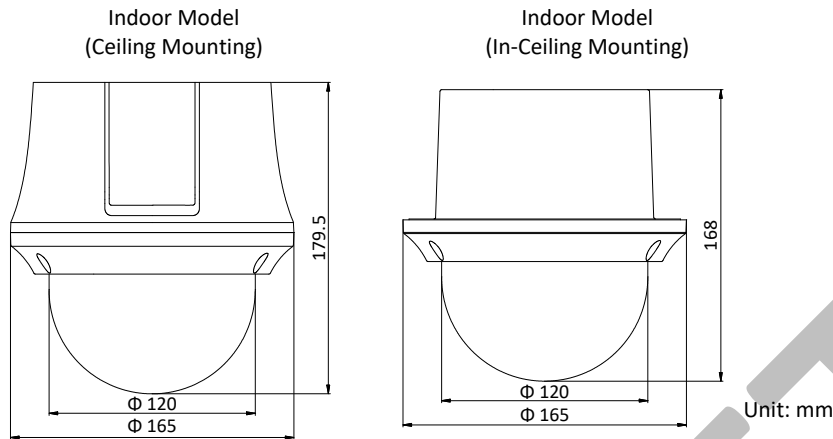

Order Model

DS-2DE4215W-DE3, 12 VDC & PoE+ (802.3at, class4)

* The indoor models support both the in-ceiling mounting and the ceiling mounting.

Dimensions

Distributed by

HIKVISION

Headquarters

No.555 Qianmo Road, Binjiang District,
Hangzhou 310051, China
T +86-571-8807-5998
overseasbusiness@hikvision.com

Hikvision USA
T +1-909-895-0400
sales.usa@hikvision.com

Hikvision Europe
T +31-23-55-42-770
info.eu@hikvision.com

Hikvision Middle East
T +971-4-8816086
salesme@hikvision.com

Hikvision Russia
T +7-495-669-67-99
saleru@hikvision.com

Hikvision India
T +91-22-28469900
sales@pramahikvision.com

Hikvision Italy
T +39-0438-6902
info.it@hikvision.com

Hikvision France
T +33(0)1-85-330-450
info.fr@hikvision.com

Hikvision Spain
T +34-91-737-16-55
info.es@hikvision.com

Hikvision Poland
T +48-22-460-01-50
poland@hikvision.com

Hikvision UK
T +01628-902140
support.uk@hikvision.com

Hikvision Singapore
T +65-6684-4718
sg@hikvision.com

Hikvision Oceania
T +61-2-8599-4233
salesau@hikvision.com

Hikvision Canada
T +1-909-895-0400
sales.usa@hikvision.com

Hikvision Korea
T +82-31-731-8841
sales.korea@hikvision.com

Hikvision Brazil
T +55 11 3318-0050
Latam.support@hikvision.com

Hikvision Africa
T +27 (10) 0351172
sale.africa@hikvision.com

Hikvision Hong Kong
T +852-2151-1761