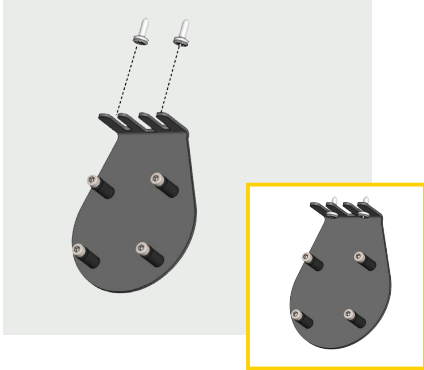

D-TECT LASER BRACKET ACCESSORY FOR CEILING OR POLE MOUNTING

DESCRIPTION