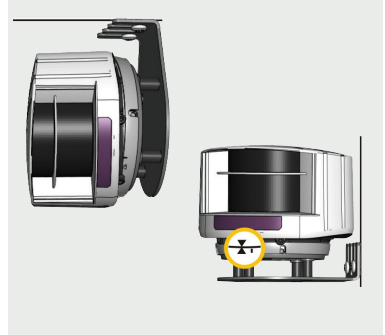

D-TECT LASER BRACKET ACCESSORY FOR CEILING OR POLE MOUNTING

DESCRIPTION

USE

INSTALLATION