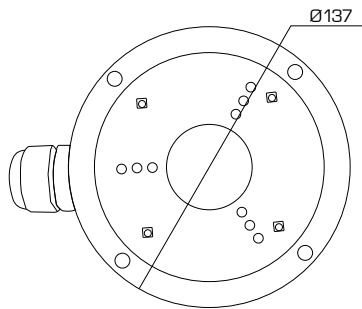

# DS-1280ZJ-S

**FEATURES:**

- Aluminum alloy material with surface spray treatment
- Waterproof design
- Cable hole on bracket makes the feature better

DS-1280ZJ-S

SPEC	
Parameters	Junction box
Colour	Hik White
Feature	Suitable for bullet cameras
Material	Aluminum Alloy
Dimension	Ø137 x 53.4 x 164.8mm
Weight	527g

**INFORMATION:**

- The bracket should be installed on a flat wall
- The wall must be capable of supporting over 3 times as much as the total weight of the camera and the mount
- The maximum load capacity of the bracket is 4.5kg
- Waterproof ribber is necessary for outdoor application

unit: mm