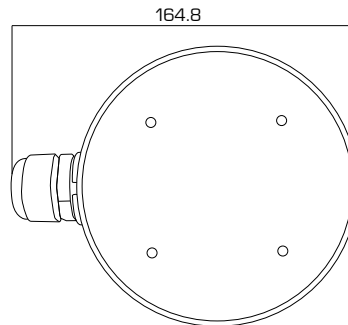

# DS-1280ZJ-S

**FEATURES:**

- Aluminum alloy material with surface spray treatment
- Waterproof design
- Cable hole on bracket makes the feature better

DS-1280ZJ-S

SPEC	
Parameters	Junction box
Colour	Hik White
Feature	Suitable for bullet cameras
Material	Aluminum Alloy
Dimension	Ø137 x 53.4 x 164.8mm
Weight	527g

**INFORMATION:**

- The bracket should be installed on a flat wall
- The wall must be capable of supporting over 3 times as much as the total weight of the camera and the mount
- The maximum load capacity of the bracket is 4.5kg
- Waterproof ribber is necessary for outdoor application

unit: mm