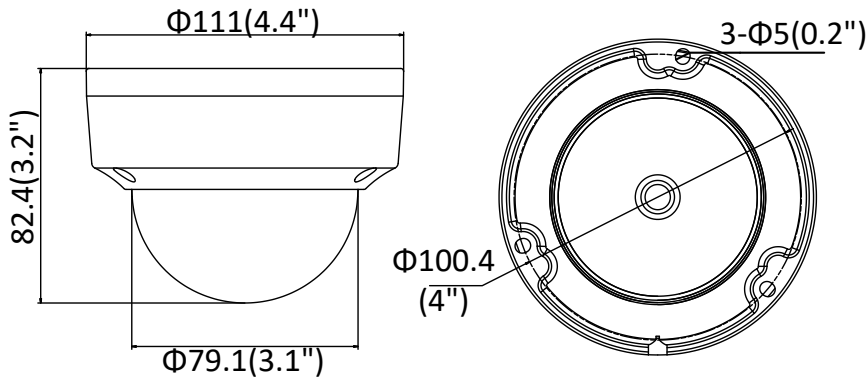

Dimensions

Unit: mm

Accessories

Distributed by