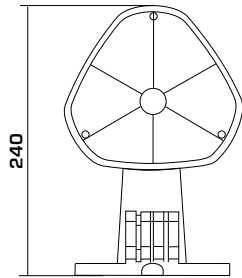

DS-1273ZJ-DM25

FEATURES:

- Aluminum alloy material with surface spray treatment
- Waterproof design
- Design of cap is for convenient wiring

DS-1273ZJ-DM25

SPEC	
Parameters	Wall mount
Colour	Hik White
Feature	Suitable for dome cameras
Material	Aluminum Alloy
Dimension	250 x 178 x 82.5mm
Weight	1105g

INFORMATION:

- The bracket should be installed on a flat wall
- Waterproof rubber is necessary for outdoor application
- The wall must be capable of supporting over 3 times as much as the total weight of the camera and the mount
- The maximum load capacity of the bracket is 4.5kg

unit: mm