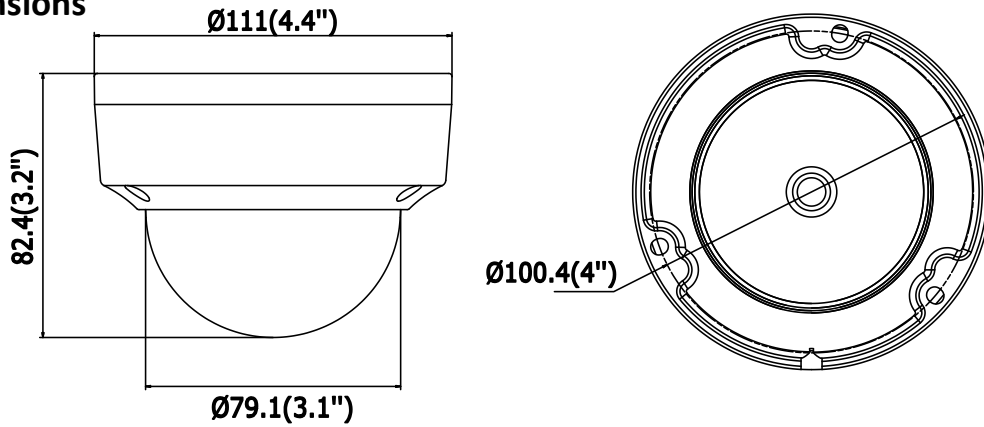

Dimensions

Unit: mm

Accessories

Distributed by