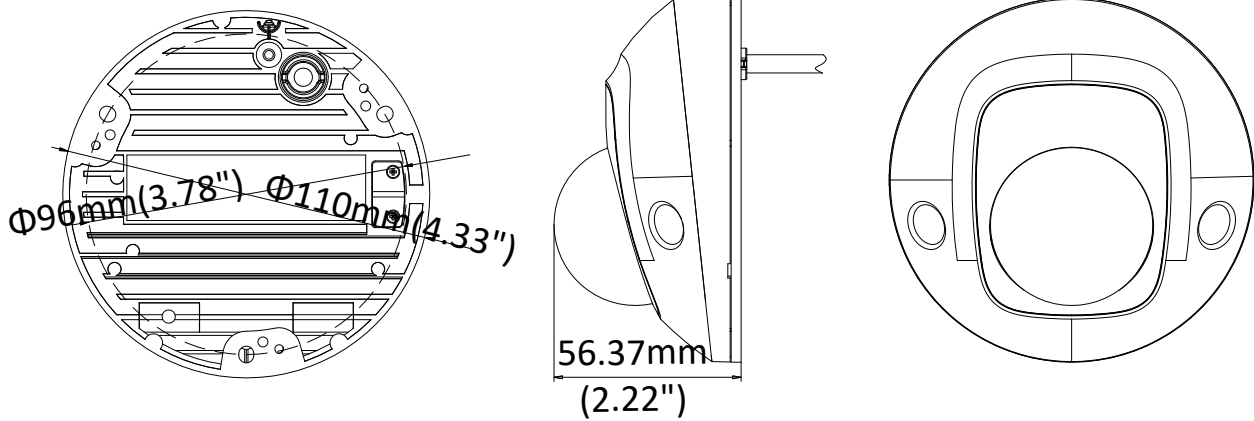

Dimensions

Accessories

Distributed by