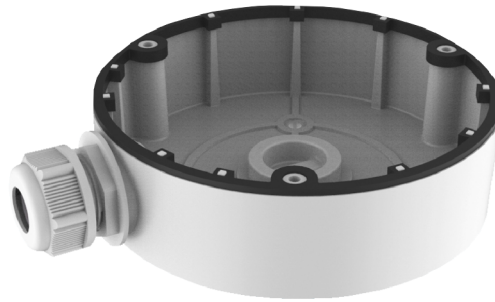

# DS-1280ZJ-DM8

## FEATURES:

- Aluminum alloy material with surface spray treatment
- Side inlet and bottom inlet
- Interchangeable bottom waterproof cover and side gland nut
- Waterproof design

**HIKVISION**

**DS-1280ZJ-DM8**

SPEC	
Parameters	Junction box
Colour	Hik White
Feature	Suitable for dome cameras
Material	Aluminum Alloy
Dimension	Ø126.7 x 35mm
Weight	210g

## INFORMATION:

- The junction box should be installed on the flat surface.
- The waterproof rubber is necessary for the outdoor application.
- The wall must be capable of supporting at least 3 times as much as the total weight of the camera and the bracket.
- The maximum load capacity of the bracket is 1 Kg (2.2 lb.).