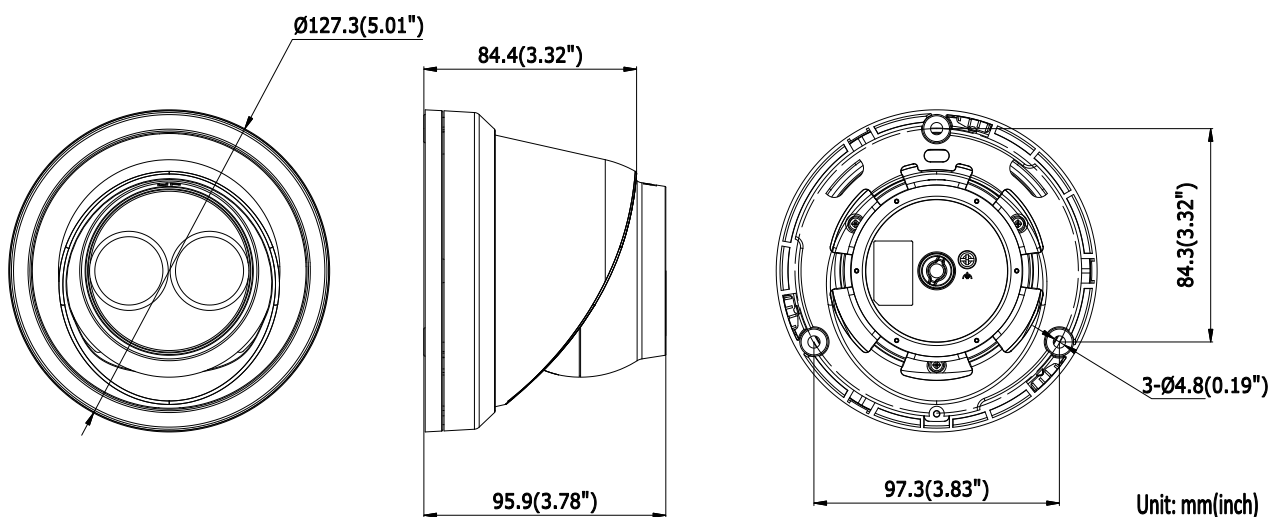

### Key Features

- Up to 5 megapixel high resolution
- Max. 2560 × 1920 @20fps
- 2.8 mm fixed lens
- H.265, H.265+, H.264+, H.264
- 120dB Wide Dynamic Range
- 3D Digital Noise Reduction
- 12 VDC & PoE (802.3af)
- IR range: up to 30 m
- Support on-board storage, up to 128 GB
- 3-Axis Adjustment
- IP67

General Function	One-key Reset, Dual-VCA, Anti-Flicker, Heartbeat, Mirror, Password Protection, Privacy Mask, Watermark, IP Address Filter
<b>Interface</b>	
Communication Interface	1 RJ45 10M/100M self-adaptive Ethernet port
On-board Storage	Built-in microSD/SDHC/SDXC slot, up to 128 GB
<b>Smart Feature-set</b>	
Behavior Analysis	Line crossing detection, intrusion detection, unattended baggage detection, object removal detection
Line Crossing Detection	Cross a pre-defined virtual line, up to 1 pre-defined virtual lines supported
Intrusion Detection	Enter and loiter in a pre-defined virtual region, up to 1 pre-defined virtual regions supported
Object Removal Detection	Objects removed from the pre-defined region, such as the exhibits on display.
Unattended Baggage Detection	Objects left over in the pre-defined region such as the baggage, purse, dangerous materials
Face Detection	Human face appears in the image can be detected and trigger linkage method
<b>General</b>	
Operating Conditions	-30 °C to +60 °C ( -22 °F to +140 °F), Humidity 95% or less (non -condensing)
Power Supply	12 VDC± 25%, 5.5 W PoE(802.3af, 42.5 – 57V, class 3), 7.5 W
IR Range	Up to 30 m
Protection Level	IP67
Dimensions	Camera: $\Phi$ 127.3 × 95.9 mm (5.01" × 3.78") Package: 150 × 150 × 141 mm (5.91" × 5.91" × 5.55")
Weight	Camera: 620 g (1.37 lb.)

## Dimensions