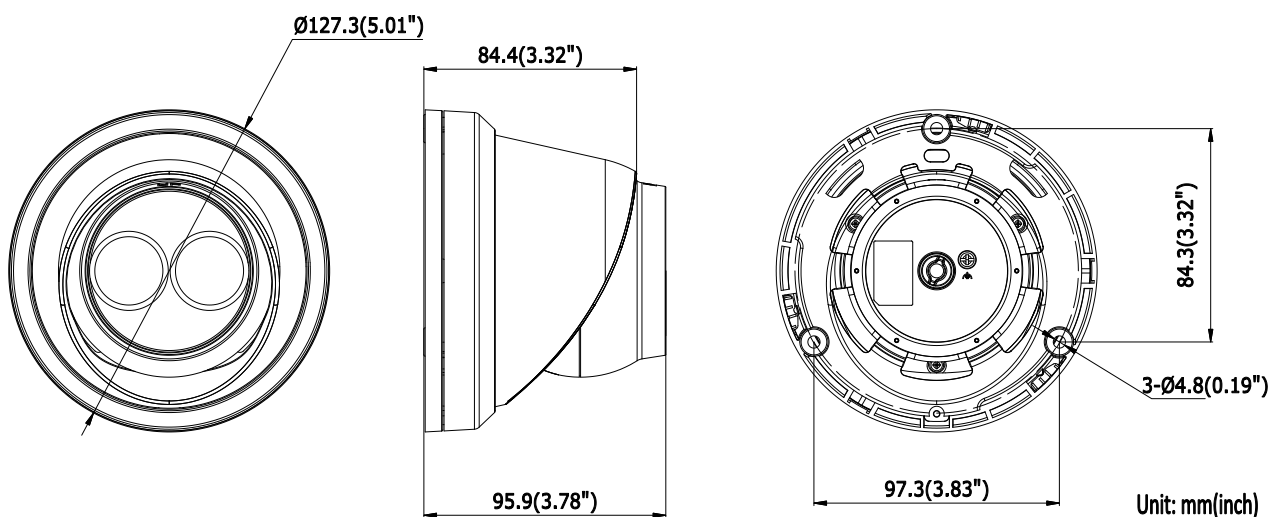

General Function	One-key Reset, Dual-VCA, Anti-Flicker, Heartbeat, Mirror, Password Protection, Privacy Mask, Watermark, IP Address Filter
Interface	
Communication Interface	1 RJ45 10M/100M self-adaptive Ethernet port
On-board Storage	Built-in microSD/SDHC/SDXC slot, up to 128 GB
Smart Feature-set	
Behavior Analysis	Line crossing detection, intrusion detection, unattended baggage detection, object removal detection
Line Crossing Detection	Cross a pre-defined virtual line, up to 1 pre-defined virtual lines supported
Intrusion Detection	Enter and loiter in a pre-defined virtual region, up to 1 pre-defined virtual regions supported
Object Removal Detection	Objects removed from the pre-defined region, such as the exhibits on display.
Unattended Baggage Detection	Objects left over in the pre-defined region such as the baggage, purse, dangerous materials
General	
Operating Conditions	-30 °C to +60 °C (-22 °F to +140 °F), Humidity 95% or less (non -condensing)
Power Supply	12 VDC± 25%, 5.5 W PoE(802.3af, 42.5 – 57V, class 3), 7.5 W
IR Range	Up to 30 m
Protection Level	IP67
Dimensions	Camera: Φ 127.3 × 95.9 mm (5.01" × 3.78") Package: 150 × 150 × 141 mm (5.91" × 5.91" × 5.55")
Weight	Camera: 620 g (1.37 lb.)

Available Models

DS-2CD2355FWD-I

Dimensions