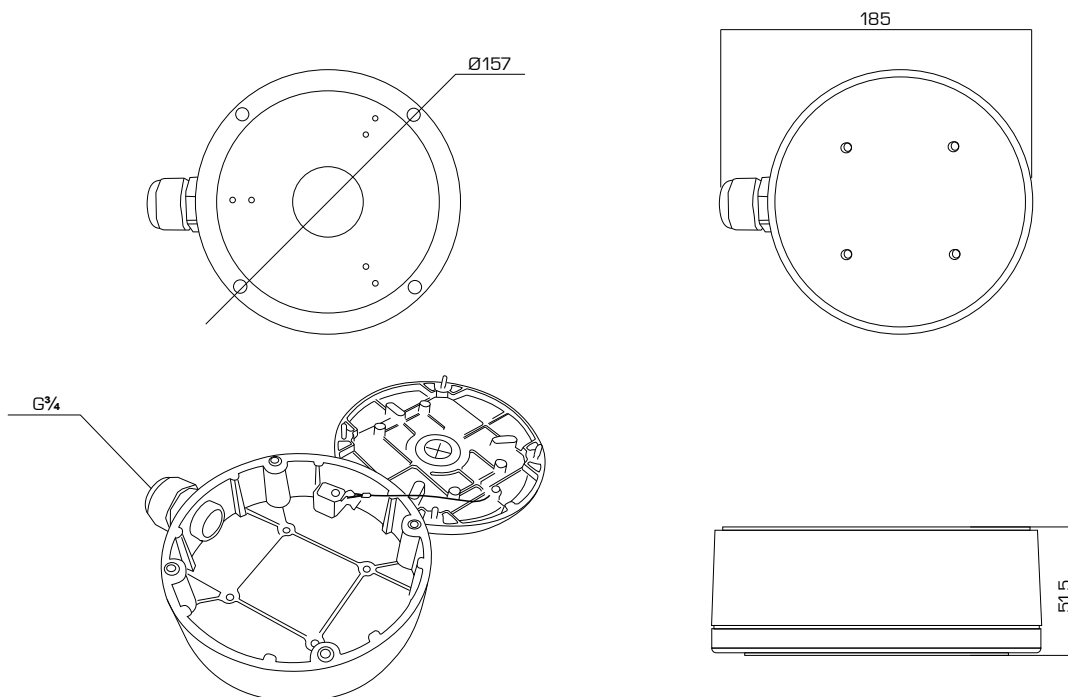

DS-1280ZJ-M

FEATURES:

- Aluminum alloy material with surface spray treatment
- Waterproof design

HIKVISION

DS-1280ZJ-M

SPEC

Parameters	Junction box
Colour	Hik White
Feature	Suitable for dome cameras
Material	Aluminum Alloy
Dimension	Ø157 x 51.5 x 185mm
Weight	621g

INFORMATION:

- The bracket should be installed on a flat wall
- The wall must be capable of supporting over 3 times as much as the total weight of the camera and the mount
- The maximum load capacity of the bracket is 4.5kg
- Waterproof ribber is necessary for outdoor application

unit: mm