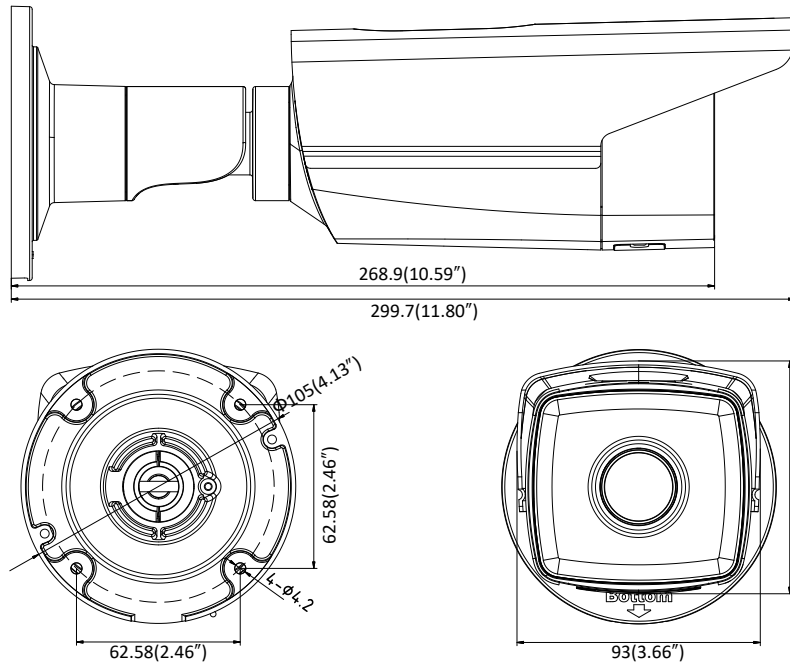

Image Enhancement	BLC/3D DNR
Image Setting	Rotate mode, saturation, brightness, contrast, sharpness adjustable by client software or web browser
Target Cropping	No
Day/Night Switch	Auto/Schedule
<b>Network</b>	
Network Storage	Support Micro SD/SDHC/SDXC card (128G), local storage and NAS (NFS,SMB/CIFS), ANR
Alarm Trigger	Motion detection, video tampering, network disconnected, IP address conflict, illegal login, HDD full, HDD error
Protocols	TCP/IP, ICMP, HTTP, HTTPS, FTP, DHCP, DNS, DDNS, RTP, RTSP, RTCP, PPPoE, NTP, UPnP™, SMTP, SNMP,IGMP,802.1X, QoS, IPv6, Bonjour
General Function	One-key reset, anti-flicker, three streams, heartbeat, mirror, password protection, privacy mask, watermark, IP address filter
Firmware Version	V5.5.2
API	ONVIF(PROFILE S,PROFILE G),ISAPI
Simultaneous Live View	Up to 6 channels
User/Host	Up to 32 users 3 levels: Administrator, Operator and User
Client	iVMS-4200, Hik-Connect, iVMS-5200
Web Browser	IE8+, Chrome 31.0-44, Firefox 30.0-51, Safari 8.0+
<b>Interface</b>	
Communication Interface	1 RJ45 10M/100M self-adaptive Ethernet port
Video Output	No
On-board storage	Built-in Micro SD/SDHC/SDXC slot, up to 128 GB
SVC	H.264 and H.265 encoding
Reset Button	Yes
<b>General</b>	
Operating Conditions	-30 °C to +60 °C (-22 °F to +140 °F), Humidity 95% or less (non -condensing)
Power Supply	12 VDC ± 25%, Φ 5.5 mm coaxial power plug PoE (802.3af, class 3)
Power Consumption and Current	12 VDC, 0.6A, max. 7.5W PoE (802.3af, 37V to 57V), 0.2A to 0.1A, max. 9.5W
Protection Level	IP67 TVS 2000V Lightning Protection, Surge Protection and Voltage Transient Protection
Material	Metal
Dimensions	Camera: Φ 105 × 299.7 mm (Φ 4.1" × 11.8") Package: 386 × 156 × 155 mm (15.2" × 6.1" × 6.1")
Weight	Camera: Approx. 1180 g (2.6 lb.) With Package: Approx. 1700 g (3.7 lb.)

## Dimensions

Unit: mm