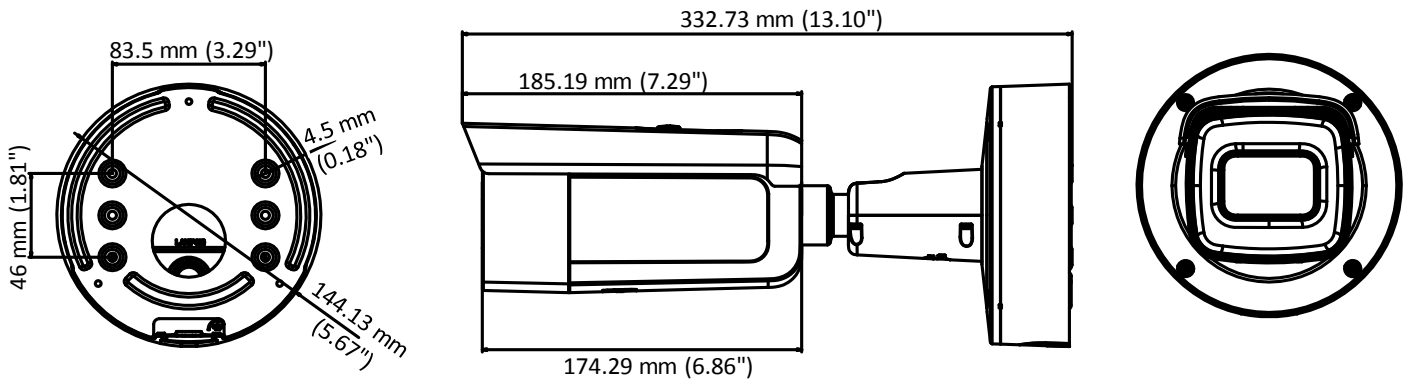

Available Model:

DS-2CD2625FWD-IZS

Dimensions