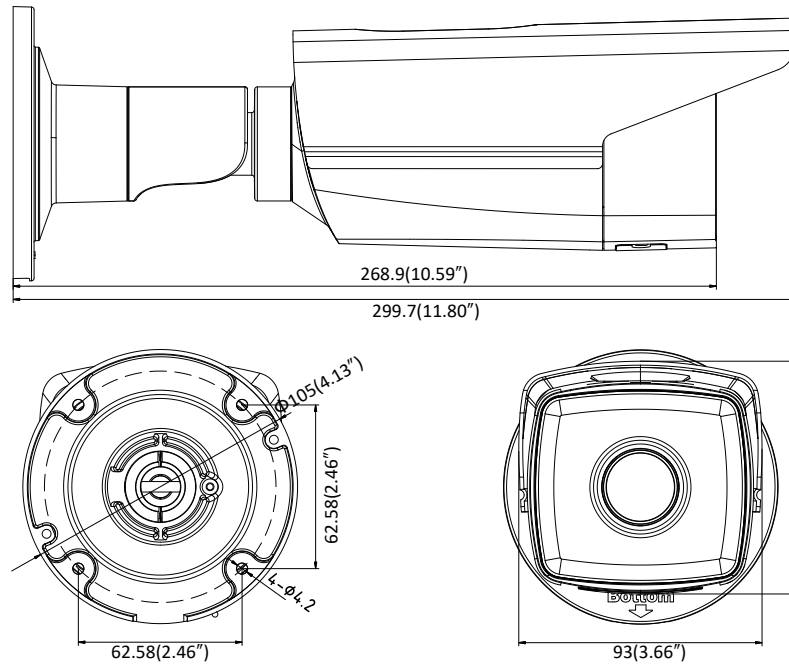

Dimensions

Unit: mm

Accessories

Distributed by

HIKVISION

Headquarters

No.555 Qianmo Road, Binjiang District,
Hangzhou 310051, China
T +86-571-8807-5998
overseasbusiness@hikvision.com

Hikvision USA
T +1-909-895-0400
sales.usa@hikvision.com

Hikvision Italy
T +39-0438-6902
info.it@hikvision.com

Hikvision Singapore
T +65-6684-4718
sg@hikvision.com

Hikvision Africa
T +27 (0) 0361172
sale.africa@hikvision.com

Hikvision Europe
T +31-23-55-42-770
info.eu@hikvision.com

Hikvision France
T +33(0)1-85-330-450
info.fr@hikvision.com

Hikvision Oceania
T +61-2-8599-4233
salesau@hikvision.com

Hikvision Hong Kong
T +852-2151-1761

Hikvision Middle East
T +971-4-8816086
salesme@hikvision.com

Hikvision Spain
T +34-91-737-16-55
info.es@hikvision.com

Hikvision Canada
T +1-909-895-0400
sales.usa@hikvision.com

Hikvision Russia
T +7-495-669-67-99
sateru@hikvision.com

Hikvision Poland
T +48-22-460-01-50
poland@hikvision.com

Hikvision Korea
T +82-31-731-8841
sales.korea@hikvision.com

Hikvision India
T +91-22-28469900
sales@pramahikvision.com

Hikvision UK
T +01628-902140
support.uk@hikvision.com

Hikvision Brazil
T +55 11 3318-0050
Latam.support@hikvision.com