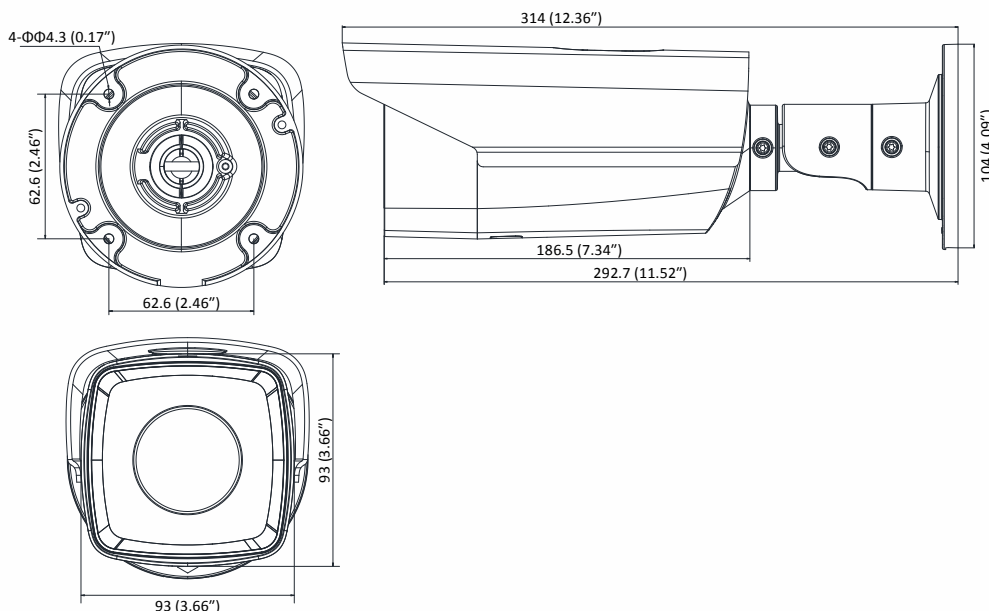

Wide Range Coverage for Different Specifications

Note: The table below is only for reference, the performance varies from model to model, and the specific data is based on 17 μm detector pitch.

Lens (focal length)	7mm	10mm	15mm	25mm	35mm	50mm	75mm
Detection range (Vehicles)	631m	902m	1353m	2255m	3157m	4510m	6765m
Detection range (Humans)	206m	294m	441m	735m	1029m	1471m	2206m
Recognition range (Vehicles)	158m	225m	338m	564m	789m	1127m	1691m
Recognition range (Humans)	51m	74m	110m	184m	257m	368m	551m
Identification range (Vehicles)	79m	113m	169m	282m	395m	564m	846m
Identification range (Humans)	26m	37m	55m	92m	129m	184m	276m

Smart functions Range Table

Note: The table below is only for reference, the performance varies from model to model, and the specific data is based on 17 μm detector pitch.

Lens (focal length)	7mm	10mm	15mm	25mm	35mm	50mm	75mm
VCA range (humans)	50m	72m	110m	183m	255m	360m	540m
VCA range (Vehicles)	144m	205m	308m	514m	720m	1029m	1544m
Temperature measurement (Object:2×2 m)	164m	234m	351m	585m	819m	1170m	1775m
Temperature measurement ((Object:1×1 m)	83m	118m	177m	295m	413m	590m	885m
Fire Detection (Object:2×2 m)	412m	588m	882m	1470m	2058m	2940m	4410m
Fire Detection (Object:1×1 m)	206m	294m	441m	735m	1029m	1470m	2205m

Order Models

DS-2TD2136-7, DS-2TD2136-10, DS-2TD2136-15, DS-2TD2136-25, DS-2TD2136-35

Dimensions