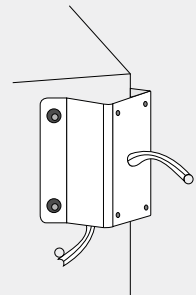

DS-1276ZJ-SUS

unit: mm

DS-1276ZJ-SUS

SPEC	
Parameters	Corner mount
Colour	Hik White
Feature	Match with wall mounts
Material	Stainless steel
Dimensions	126 x 105 x 250mm

Installation View

1. Choose appropriate wall and install the bracket with expansion bolt

2. Affix the bracket firmly with provided expansion bolts

3. Pull cabling through and complete the bracket installation and wiring for camera mounting

The bracket can be used with some wall mounting bracket, which is as followed: