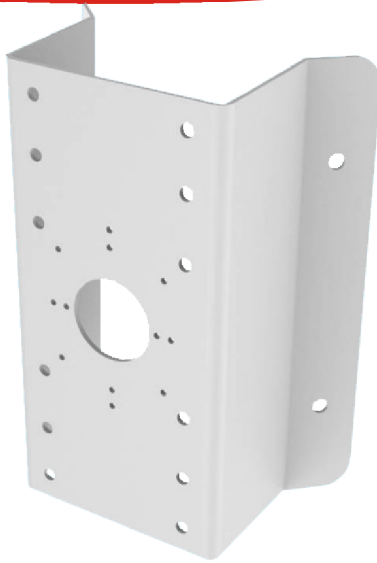

DS-1276ZJ-SUS

unit: mm

DS-1276ZJ-SUS

SPEC	
Parameters	Corner mount
Colour	Hik White
Feature	Match with wall mounts
Material	Stainless steel
Dimensions	126 x 105 x 250mm

Installation View

1. Choose appropriate wall and install the bracket with expansion bolt

2. Affix the bracket firmly with provided expansion bolts

3. Pull cabling through and complete the bracket installation and wiring for camera mounting

The bracket can be used with some wall mounting bracket, which is as followed: