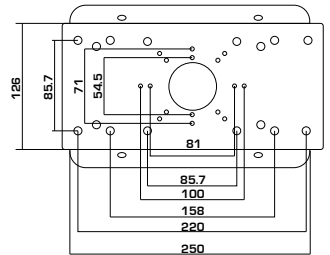

DS-1276ZJ-SUS

unit: mm

DS-1276ZJ-SUS

SPEC	
Parameters	Corner mount
Colour	Hik White
Feature	Match with wall mounts
Material	Stainless steel
Dimensions	126 x 105 x 250mm

Installation View

1. Choose appropriate wall and install the bracket with expansion bolt

2. Affix the bracket firmly with provided expansion bolts

3. Pull cabling through and complete the bracket installation and wiring for camera mounting

The bracket can be used with some wall mounting bracket, which is as followed: