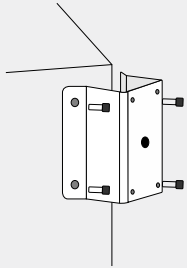

DS-1276ZJ-SUS

unit: mm

DS-1276ZJ-SUS

SPEC	
Parameters	Corner mount
Colour	Hik White
Feature	Match with wall mounts
Material	Stainless steel
Dimensions	126 x 105 x 250mm

Installation View

1. Choose appropriate wall and install the bracket with expansion bolt

2. Affix the bracket firmly with provided expansion bolts

3. Pull cabling through and complete the bracket installation and wiring for camera mounting

The bracket can be used with some wall mounting bracket, which is as followed: