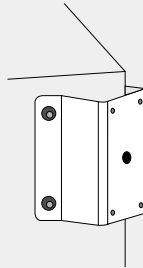

DS-1276ZJ-SUS

unit: mm

DS-1276ZJ-SUS

SPEC	
Parameters	Corner mount
Colour	Hik White
Feature	Match with wall mounts
Material	Stainless steel
Dimensions	126 x 105 x 250mm

Installation View

1. Choose appropriate wall and install the bracket with expansion bolt

2. Affix the bracket firmly with provided expansion bolts

3. Pull cabling through and complete the bracket installation and wiring for camera mounting

The bracket can be used with some wall mounting bracket, which is as followed: