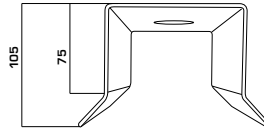

DS-1276ZJ-SUS

unit: mm

DS-1276ZJ-SUS

SPEC	
Parameters	Corner mount
Colour	Hik White
Feature	Match with wall mounts
Material	Stainless steel
Dimensions	126 x 105 x 250mm

Installation View

1. Choose appropriate wall and install the bracket with expansion bolt