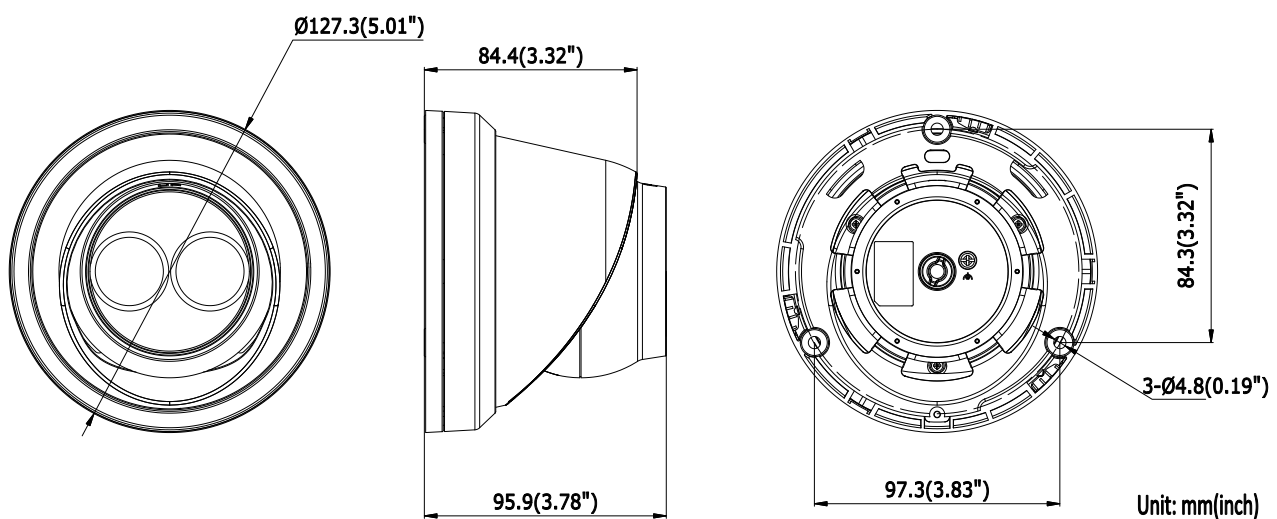

General Function	One-key Reset, Dual-VCA, Anti-Flicker, Heartbeat, Mirror, Password Protection, Privacy Mask, Watermark, IP Address Filter
Interface	
Communication Interface	1 RJ45 10M/100M self-adaptive Ethernet port
On-board Storage	Built-in microSD/SDHC/SDXC slot, up to 128 GB
Smart Feature-set	
Behavior Analysis	Line crossing detection, intrusion detection, unattended baggage detection, object removal detection
Line Crossing Detection	Cross a pre-defined virtual line, up to 1 pre-defined virtual lines supported
Intrusion Detection	Enter and loiter in a pre-defined virtual region, up to 1 pre-defined virtual regions supported
Object Removal Detection	Objects removed from the pre-defined region, such as the exhibits on display.
Unattended Baggage Detection	Objects left over in the pre-defined region such as the baggage, purse, dangerous materials
Face Detection	Human face appears in the image can be detected and trigger linkage method
General	
Operating Conditions	-30 °C to +60 °C (-22 °F to +140 °F), Humidity 95% or less (non -condensing)
Power Supply	12 VDC± 25%, 6W PoE(802.3af, 42.5 – 57V, class 3), 7W
IR Range	Up to 30 m
Protection Level	IP67
Dimensions	Camera: Φ 127.3 × 95.9 mm (5.01" × 3.78") Package: 150 × 150 × 141 mm (5.91" × 5.91" × 5.55")
Weight	Camera: 620 g (1.37 lb.)

Available Models

DS-2CD2325FWD-I

Dimensions